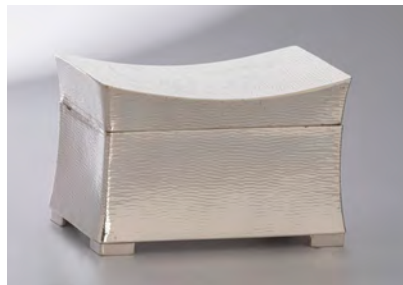

Maximum Prize Value \$10,000

\$54

2

Design your dream dining room!
Win a **\$7,000** gift card to spend
on a dining set at the store of
your choice.

\$54

3

Images represent actual prize items

Silver Specatacular