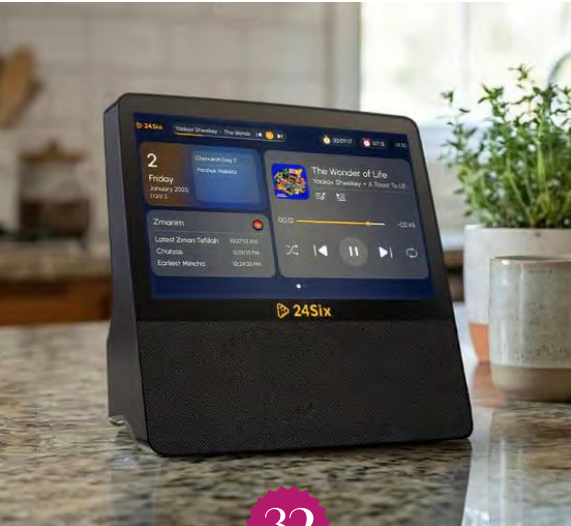

30

Royal Gourmet 5-Burner Propane Gas Grill

with Side and Sear Burners, Cart Style,
Porcelain-Enamelled Cast Iron Grates,
64,000 BTU of cooking power.

31

Round Trip for Two Anywhere in the United States

\$18

32

24Six HOME with 1-yr Subscription

With 24Six Home, enjoy the familiar 24Six app—now redesigned for home use. Enjoy music, stories, shiurim and more.

33

GET READY FOR WINTER!

After this year's blizzard, you'll never get snowed in again! This gas-powered, walk-behind snow blower can easily churn through wet or frozen snow and features a 30-inch clearing path. Easy to use with an adjustable handle and power steering. The X-trac heavy-tread tires provide increased traction on slippery ground.