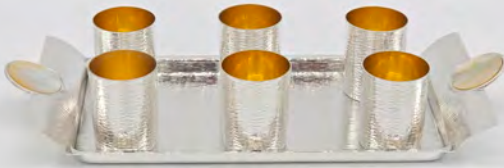

MAXIMUM PRIZE VALUE \$10,000

2

Design your dream dining room! Win a **\$7,000** gift card to spend on a dining set at the store of your choice.

\$36

3

\$10,000
US Savings Bond
or Cash Value

\$36

4